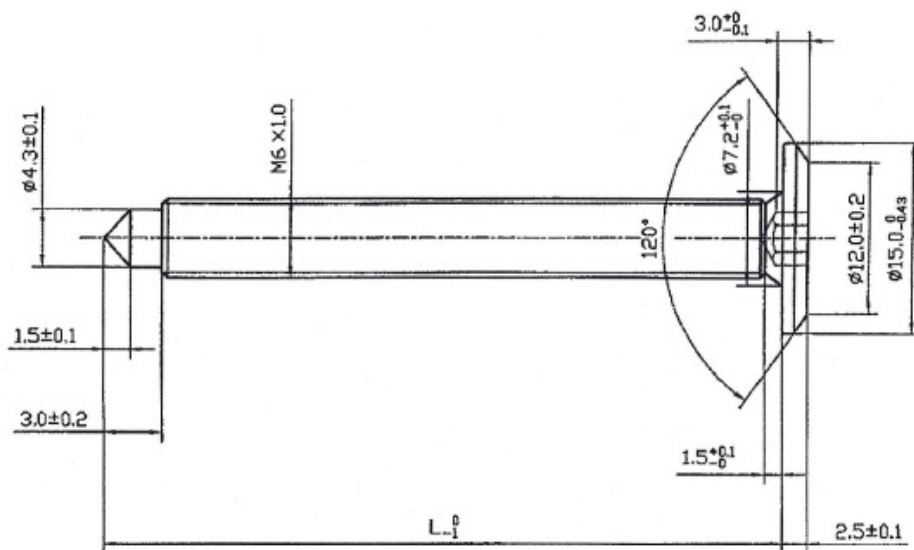

PRODUCT SHEET

Description:

Fifteen Screw, M6x30mm (28+3), SS316, Pointed

Item number:

12.01.630-1

| Units | Box | Carton | HS Code | Barcode |
|-------|-----|--------|------------|--|
| Pcs. | 500 | 2000 | 7318155290 |  |
| | | | | 5704866020435 |

Length specifications

| L ₁ |
|----------------|
| 26 |
| 31 |
| 36 |
| 41 |
| 46 |
| 51 |
| 61 |
| 71 |
| 81 |
| 91 |
| 101 |

SISO A/S

Mileparken 11
DK-2740 Skovlunde
Denmark
VAT: DK 24786013

Phone +45 45 830 900